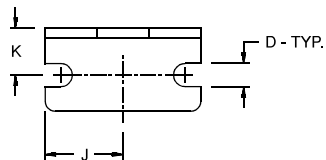

Aluminum 76 Series Foot Brackets

Bore	Foot Bkt. No.	Dimension										
		A	B	C	D	E	F	G	H	J	K	L
3/4"	M21	1.50	1.87	.12	.28	0.81	0.62	1.00	1.37	0.93	0.56	.18
1 1/8"	M41	1.50	1.87	.12	.28	0.87	0.75	1.06	1.50	0.93	0.59	.18
1 1/2"	M61	1.87	2.37	.19	.28	1.18	1.00	1.37	2.06	1.18	0.78	.25
2"	M81	2.37	3.00	.25	.34	1.50	1.25	1.68	2.56	1.50	0.96	.31
2 1/2"	M91	2.87	3.75	.25	.34	1.75	1.50	1.62	3.06	1.87	1.00	.43

Note: One mounting nut is provided with each foot bracket ordered.