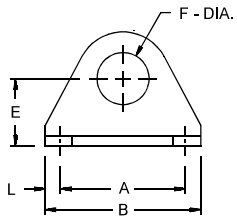

Aluminum 76 Series Foot Brackets

Bore	Foot Bkt. No.	Dimension										
		A	B	C	D	E	F	G	H	J	K	L
3/4"	M21	1.50	1.87	.12	.28	0.81	0.62	1.00	1.37	0.93	0.56	.18
1 1/8"	M41	1.50	1.87	.12	.28	0.87	0.75	1.06	1.50	0.93	0.59	.18
1 1/2"	M61	1.87	2.37	.19	.28	1.18	1.00	1.37	2.06	1.18	0.78	.25
2"	M81	2.37	3.00	.25	.34	1.50	1.25	1.68	2.56	1.50	0.96	.31
2 1/2"	M91	2.87	3.75	.25	.34	1.75	1.50	1.62	3.06	1.87	1.00	.43

Note: One mounting nut is provided with each foot bracket ordered.