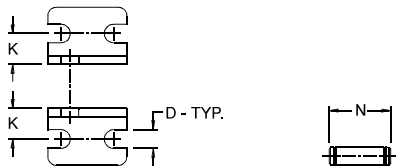

CR Series Pivot Brackets

Bore	Pivot Bkt. No.	Dimension												
		A	B	C	D	E	F	G	H	J	K	L	M	N
3/4"	MS23SP	.75	1.12	.12	.26	.87	.25	.81	1.18	.31	.43	.18	.37	0.87
1 1/16"	MS23SP	.75	1.12	.12	.26	.87	.25	.81	1.18	.31	.43	.18	.37	0.87
1 1/2"	MS63SP	1.00	1.50	.12	.26	1.37	.37	1.00	1.75	.37	.62	.25	.62	1.18
2"	MS93	1.00	1.50	.12	.26	1.37	.37	1.00	1.75	.37	.62	.25	.75	1.31

Note: Pivot pin and E-rings are provided with each bracket ordered.