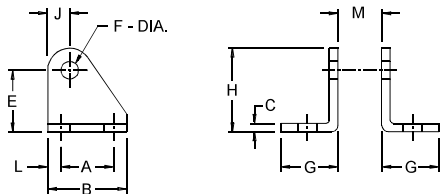

CR Series Pivot Brackets

Bore	Pivot Bkt. No.	Dimension												
		A	B	C	D	E	F	G	H	J	K	L	M	N
3/4"	MS23SP	.75	1.12	.12	.26	.87	.25	.81	1.18	.31	.43	.18	.37	0.87
1 1/16"	MS23SP	.75	1.12	.12	.26	.87	.25	.81	1.18	.31	.43	.18	.37	0.87
1 1/2"	MS63SP	1.00	1.50	.12	.26	1.37	.37	1.00	1.75	.37	.62	.25	.62	1.18
2"	MS93	1.00	1.50	.12	.26	1.37	.37	1.00	1.75	.37	.62	.25	.75	1.31

Note: Pivot pin and E-rings are provided with each bracket ordered.