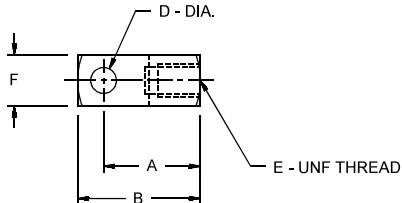

Magnetic Field MFC Series Rod Clevis

Bore	Rod Clevis No.		Dimension							
	SS Body	AL Body	A	B	C	D	E	F	G	H
9/16"	M14S	--	.75	.93	.56	.18	10-32	.37	.18	.12
3/4"	M24S	--	.93	1.18	.68	.25	1/4-28	.50	.25	.15
1 1/16"	M24	--	.93	1.18	.68	.25	5/16-24	.50	.25	.18
1 1/8"	--	M44	1.12	1.37	.68	.25	3/8-24	.56	.25	.21
1 1/4"	M64S	--	1.31	1.68	.93	.37	7/16-20	.75	.37	.25
1 1/2"	M64S	--	1.31	1.68	.93	.37	7/16-20	.75	.37	.25
1 1/2"	--	M64	1.43	1.81	.93	.37	1/2-20	.75	.37	.31
1 3/4"	M94	--	1.31	1.68	.93	.37	1/2-20	.75	.37	.37
2"	M94	--	1.31	1.68	.93	.37	1/2-20	.75	.37	.37
2"	--	M84	1.87	2.31	1.31	.43	5/8-18	.87	.43	.37
2 1/2"	--	M94	1.31	1.68	.93	.37	1/2-20	.75	.37	.37

Note: Rod nut and pin provided with each rod clevis ordered.