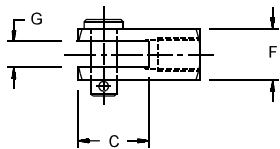

Magnetic Field MFC Series Rod Clevis

Bore	Rod Clevis No.		Dimension							
	SS Body	AL Body	A	B	C	D	E	F	G	H
9/16"	M14S	--	.75	.93	.56	.18	10-32	.37	.18	.12
3/4"	M24S	--	.93	1.18	.68	.25	1/4-28	.50	.25	.15
1 1/16"	M24	--	.93	1.18	.68	.25	5/16-24	.50	.25	.18
1 1/8"	--	M44	1.12	1.37	.68	.25	3/8-24	.56	.25	.21
1 1/4"	M64S	--	1.31	1.68	.93	.37	7/16-20	.75	.37	.25
1 1/2"	M64S	--	1.31	1.68	.93	.37	7/16-20	.75	.37	.25
1 1/2"	--	M64	1.43	1.81	.93	.37	1/2-20	.75	.37	.31
1 3/4"	M94	--	1.31	1.68	.93	.37	1/2-20	.75	.37	.37
2"	M94	--	1.31	1.68	.93	.37	1/2-20	.75	.37	.37
2"	--	M84	1.87	2.31	1.31	.43	5/8-18	.87	.43	.37
2 1/2"	--	M94	1.31	1.68	.93	.37	1/2-20	.75	.37	.37

Note: Rod nut and pin provided with each rod clevis ordered.