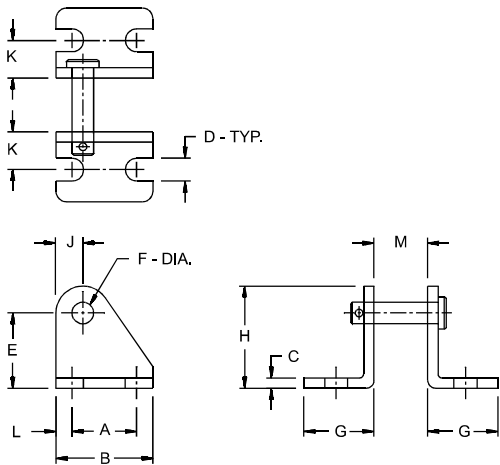

Pivot Bracket - Style I

Bore	Pivot Bkt. No.	Dimension										
		A	B	C	D	E	F	G	H	J	K	L
7/16"	M13S	.50	.75	.06	.18	.56	.15	.50	.77	.20	.28	.12
9/16"	M13S	.50	.75	.06	.18	.56	.15	.50	.77	.20	.28	.12
3/4"	M23S	.75	1.12	.12	.26	.87	.25	.81	1.18	.31	.43	.18
7/8"	M23S	.75	1.12	.12	.26	.87	.25	.81	1.18	.31	.43	.18
1 1/16"	M23S	.75	1.12	.12	.26	.87	.25	.81	1.18	.31	.43	.18
1 1/4"	M23S	.75	1.12	.12	.26	.87	.25	.81	1.18	.31	.43	.18
1 1/2"	M63S	1.00	1.50	.12	.26	1.37	.37	1.00	1.75	.37	.62	.25

Pivot Bracket - Style II

Bore	Pivot Bkt. No.	Dimension											
		A	B	C	D	E	F	G	H	J	K	L	M
7/16"	M13SP	.50	.75	.06	.18	.56	.15	.50	.77	.20	.28	.12	.31
9/16"	M13SP	.50	.75	.06	.18	.56	.15	.50	.77	.20	.28	.12	.31
3/4"	M23SP	.75	1.12	.12	.26	.87	.25	.81	1.18	.31	.43	.18	.37
7/8"	M23SP	.75	1.12	.12	.26	.87	.25	.81	1.18	.31	.43	.18	.37
1 1/16"	M23SP	.75	1.12	.12	.26	.87	.25	.81	1.18	.31	.43	.18	.37
1 1/4"	M53SP	.75	1.12	.12	.26	.87	.25	.81	1.18	.31	.43	.18	.50
1 1/2"	M63SP	1.00	1.50	.12	.26	1.37	.37	1.00	1.75	.37	.62	.25	.62
1 3/4"	M73SP	1.00	1.50	.25	.34	1.37	.37	1.12	1.75	.37	.68	.25	.62
2"	M93	1.00	1.50	.25	.34	1.37	.37	1.12	1.75	.37	.68	.25	.75
3"	M103SP	1.25	1.75	.25	.26	1.75	.50	1.50	2.25	.50	.87	.25	.87

NOTES

- Style II Brackets are only for models having the (-2) Pivot Bushing Option.
- Pivot Pin & Cotter Pin included with each Style II Bracket ordered.

Pivot Bracket - Style III

Bore	Pivot Bkt. No.	Dimension												
		A	B	C	D	E	F	G	H	J	K	L	M	N
5/16"	M03SP	.37	.62	.04	15*	.40	.12	.36	.53	.12	.18	.12	.26	.15*
3/4"	M33S	.75	1.18	.12	.26	.87	.25	.62	1.18	.31	.31	.21	.38	.26
7/8"	M33S	.75	1.18	.12	.26	.87	.25	.62	1.18	.31	.31	.21	.38	.26
1 1/16"	M33S	.75	1.18	.12	.26	.87	.25	.62	1.18	.31	.31	.21	.38	.26
1 1/4"	M53S	.75	1.25	.12	.32	1.06	.25	.76	1.37	.31	.37	.25	.51	.32*