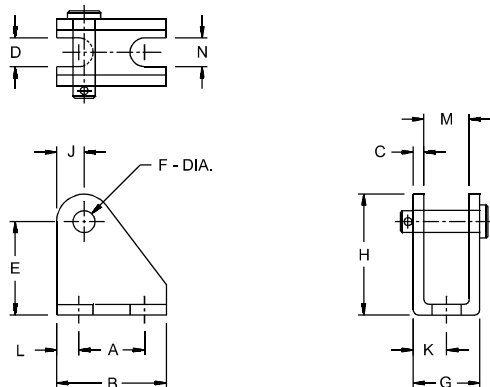

Pivot Bracket - Style I

Bore	Pivot Bkt. No.	Dimension										
		A	B	C	D	E	F	G	H	J	K	L
7/16"	M13S	.50	.75	.06	.18	.56	.15	.50	.77	.20	.28	.12
9/16"	M13S	.50	.75	.06	.18	.56	.15	.50	.77	.20	.28	.12
3/4"	M23S	.75	1.12	.12	.26	.87	.25	.81	1.18	.31	.43	.18
7/8"	M23S	.75	1.12	.12	.26	.87	.25	.81	1.18	.31	.43	.18
1 1/16"	M23S	.75	1.12	.12	.26	.87	.25	.81	1.18	.31	.43	.18
1 1/4"	M23S	.75	1.12	.12	.26	.87	.25	.81	1.18	.31	.43	.18
1 1/2"	M63S	1.00	1.50	.12	.26	1.37	.37	1.00	1.75	.37	.62	.25

Pivot Bracket - Style II

Bore	Pivot Bkt. No.	Dimension											
		A	B	C	D	E	F	G	H	J	K	L	M
7/16"	M13SP	.50	.75	.06	.18	.56	.15	.50	.77	.20	.28	.12	.31
9/16"	M13SP	.50	.75	.06	.18	.56	.15	.50	.77	.20	.28	.12	.31
3/4"	M23SP	.75	1.12	.12	.26	.87	.25	.81	1.18	.31	.43	.18	.37
7/8"	M23SP	.75	1.12	.12	.26	.87	.25	.81	1.18	.31	.43	.18	.37
1 1/16"	M23SP	.75	1.12	.12	.26	.87	.25	.81	1.18	.31	.43	.18	.37
1 1/4"	M53SP	.75	1.12	.12	.26	.87	.25	.81	1.18	.31	.43	.18	.50
1 1/2"	M63SP	1.00	1.50	.12	.26	1.37	.37	1.00	1.75	.37	.62	.25	.62
1 3/4"	M73SP	1.00	1.50	.25	.34	1.37	.37	1.12	1.75	.37	.68	.25	.62
2"	M93	1.00	1.50	.25	.34	1.37	.37	1.12	1.75	.37	.68	.25	.75
3"	M103SP	1.25	1.75	.25	.26	1.75	.50	1.50	2.25	.50	.87	.25	.87

NOTES

- Style II Brackets are only for models having the (-2) Pivot Bushing Option.
- Pivot Pin & Cotter Pin included with each Style II Bracket ordered.

Pivot Bracket - Style III

Bore	Pivot Bkt. No.	Dimension												
		A	B	C	D	E	F	G	H	J	K	L	M	N
5/16"	M03SP	.37	.62	.04	15*	.40	.12	.36	.53	.12	.18	.12	.26	.15*
3/4"	M33S	.75	1.18	.12	.26	.87	.25	.62	1.18	.31	.31	.21	.38	.26
7/8"	M33S	.75	1.18	.12	.26	.87	.25	.62	1.18	.31	.31	.21	.38	.26
1 1/16"	M33S	.75	1.18	.12	.26	.87	.25	.62	1.18	.31	.31	.21	.38	.26
1 1/4"	M53S	.75	1.25	.12	.32	1.06	.25	.76	1.37	.31	.37	.25	.51	.32*