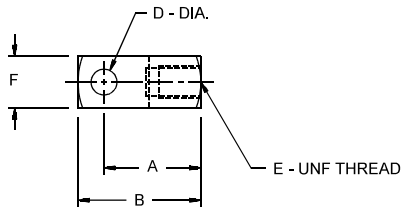

Stainless Steel Series Rod Clevis

Bore	Rod Clevis No.	Dimension							
		A	B	C	D	E	F	G	H
5/16"	M04S	.43	.56	.37	.12	5-40	.31	.13	.10
7/16"	M14S	.75	.93	.56	.18	10-32	.37	.18	.12
9/16"	M14S	.75	.93	.56	.18	10-32	.37	.18	.12
3/4"	M24S	.93	1.18	.68	.25	1/4-28	.50	.25	.15
7/8"	M24S	.93	1.18	.68	.25	1/4-28	.50	.25	.15
1 1/16"	M24	.93	1.18	.68	.25	5/16-24	.50	.25	.18
1 1/4"	M64S	1.31	1.68	.93	.37	7/16-20	.75	.37	.25
1 1/2"	M64S	1.31	1.68	.93	.37	7/16-20	.75	.37	.25
1 3/4"	M94	1.31	1.68	.93	.37	1/2-20	.75	.37	.31
2"	M94	1.31	1.68	.93	.37	1/2-20	.75	.37	.31
3"	M104S	2.25	2.75	1.50	.50	5/8-18	1.00	.50	.37

Note: Rod nut and pin are provided with each rod clevis ordered.