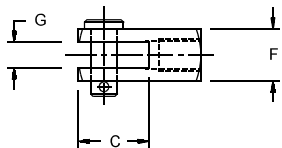

Stainless Steel Series Rod Clevis

Bore	Rod Clevis No.	Dimension							
		A	B	C	D	E	F	G	H
5/16"	M04S	.43	.56	.37	.12	5-40	.31	.13	.10
7/16"	M14S	.75	.93	.56	.18	10-32	.37	.18	.12
9/16"	M14S	.75	.93	.56	.18	10-32	.37	.18	.12
3/4"	M24S	.93	1.18	.68	.25	1/4-28	.50	.25	.15
7/8"	M24S	.93	1.18	.68	.25	1/4-28	.50	.25	.15
1 1/16"	M24	.93	1.18	.68	.25	5/16-24	.50	.25	.18
1 1/4"	M64S	1.31	1.68	.93	.37	7/16-20	.75	.37	.25
1 1/2"	M64S	1.31	1.68	.93	.37	7/16-20	.75	.37	.25
1 3/4"	M94	1.31	1.68	.93	.37	1/2-20	.75	.37	.31
2"	M94	1.31	1.68	.93	.37	1/2-20	.75	.37	.31
3"	M104S	2.25	2.75	1.50	.50	5/8-18	1.00	.50	.37

Note: Rod nut and pin are provided with each rod clevis ordered.