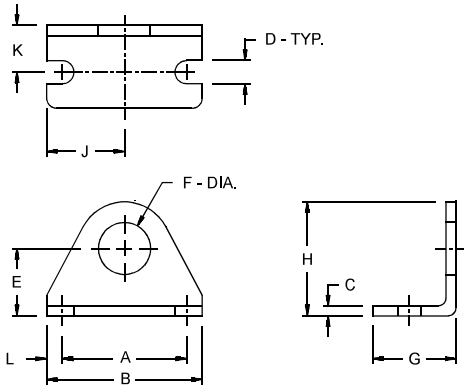

## Stainless Body Series

Bore	Foot Bkt. No.	Dimension										
		A	B	C	D	E	F	G	H	J	K	L
9/16"	M11SD	1.00	1.37	.07	.18	.56	.43	.62	.93	.68	.31	.18
3/4" S.A.	M21SS	1.25	1.62	.10	.18	.68	.50	.75	1.09	.81	.43	.18
3/4"	M21	1.50	1.87	.12	.28	.81	.62	1.00	1.37	.93	.56	.18
1 1/16"	M21	1.50	1.87	.12	.28	.81	.62	1.00	1.37	.93	.56	.18
1 1/4"	M61S	1.87	2.50	.15	.28	1.00	.75	1.50	1.75	1.25	.75	.31
1 1/2"	M61S	1.87	2.50	.15	.28	1.00	.75	1.50	1.75	1.25	.75	.31
1 3/4"	M71S	2.25	3.00	.18	.34	1.25	1.03	1.50	2.12	1.50	.87	.37
2"	M81S	2.25	3.12	.25	.34	1.50	1.37	1.62	2.56	1.56	1.00	.43

Note: One mounting nut is provided with each foot bracket ordered.

## Aluminum Body Series

Bore	Foot Bkt. No.	Dimension										
		A	B	C	D	E	F	G	H	J	K	L
1 1/8"	M41	1.50	1.87	.12	.28	.87	.75	1.06	1.50	.93	.59	.18
1 1/2"	M61	1.87	2.37	.21	.28	1.18	1.00	1.37	2.06	1.18	.78	.25
2"	M81	2.37	3.00	.25	.34	1.50	1.25	1.68	2.56	1.50	.96	.31
2 1/2"	M91	2.87	3.75	.25	.34	1.75	1.50	1.62	3.06	1.87	1.00	.43