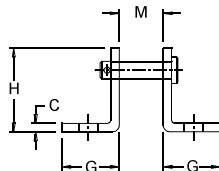

## Aluminum 76-Series Pivot Brackets

**M 93**

Bore	Pivot Bkt. No.	Dimension											
		A	B	C	D	E	F	G	H	J	K	L	M
3/4"	M23	1.75	2.25	.25	.28	1.09	.25	0.37	1.43	.68	0.87	.25	--
1 1/8"	M43	1.75	2.25	.25	.28	1.09	.25	0.50	1.43	.68	0.87	.25	--
1 1/2"	M63	2.25	3.00	.31	.28	1.62	.31	0.75	2.12	.87	1.12	.37	--
2"	M83	2.25	3.00	.31	.28	1.62	.31	0.75	2.12	.87	1.12	.37	--
2 1/2"	M93	1.00	1.50	.24	.34	1.37	.37	1.12	1.75	.37	0.68	.25	.75

Note: Pivot Pin & Cotter Pin included with each Pivot Bracket ordered.