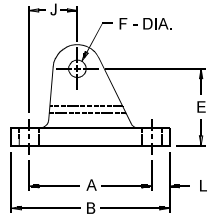

## Aluminum 76-Series Pivot Brackets

**M 93**

Bore	Pivot Bkt. No.	Dimension											
		A	B	C	D	E	F	G	H	J	K	L	M
3/4"	M23	1.75	2.25	.25	.28	1.09	.25	0.37	1.43	.68	0.87	.25	--
1 1/8"	M43	1.75	2.25	.25	.28	1.09	.25	0.50	1.43	.68	0.87	.25	--
1 1/2"	M63	2.25	3.00	.31	.28	1.62	.31	0.75	2.12	.87	1.12	.37	--
2"	M83	2.25	3.00	.31	.28	1.62	.31	0.75	2.12	.87	1.12	.37	--
2 1/2"	M93	1.00	1.50	.24	.34	1.37	.37	1.12	1.75	.37	0.68	.25	.75

Note: Pivot Pin & Cotter Pin included with each Pivot Bracket ordered.