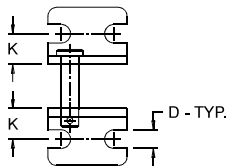

## Aluminum 76-Series Pivot Brackets

**M 93**

Bore	Pivot Bkt. No.	Dimension											
		A	B	C	D	E	F	G	H	J	K	L	M
3/4"	M23	1.75	2.25	.25	.28	1.09	.25	0.37	1.43	.68	0.87	.25	--
1 1/8"	M43	1.75	2.25	.25	.28	1.09	.25	0.50	1.43	.68	0.87	.25	--
1 1/2"	M63	2.25	3.00	.31	.28	1.62	.31	0.75	2.12	.87	1.12	.37	--
2"	M83	2.25	3.00	.31	.28	1.62	.31	0.75	2.12	.87	1.12	.37	--
2 1/2"	M93	1.00	1.50	.24	.34	1.37	.37	1.12	1.75	.37	0.68	.25	.75

Note: Pivot Pin & Cotter Pin included with each Pivot Bracket ordered.