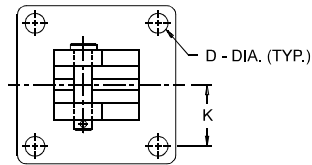

## Aluminum 76-Series Pivot Brackets

**M 93**

Bore	Pivot Bkt. No.	Dimension											
		A	B	C	D	E	F	G	H	J	K	L	M
3/4"	M23	1.75	2.25	.25	.28	1.09	.25	0.37	1.43	.68	0.87	.25	--
1 1/8"	M43	1.75	2.25	.25	.28	1.09	.25	0.50	1.43	.68	0.87	.25	--
1 1/2"	M63	2.25	3.00	.31	.28	1.62	.31	0.75	2.12	.87	1.12	.37	--
2"	M83	2.25	3.00	.31	.28	1.62	.31	0.75	2.12	.87	1.12	.37	--
2 1/2"	M93	1.00	1.50	.24	.34	1.37	.37	1.12	1.75	.37	0.68	.25	.75

Note: Pivot Pin & Cotter Pin included with each Pivot Bracket ordered.