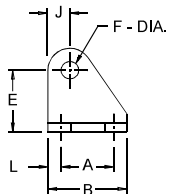

## Aluminum 76-Series Pivot Brackets

**M 93**

Bore	Pivot Bkt. No.	Dimension											
		A	B	C	D	E	F	G	H	J	K	L	M
3/4"	M23	1.75	2.25	.25	.28	1.09	.25	0.37	1.43	.68	0.87	.25	--
1 1/8"	M43	1.75	2.25	.25	.28	1.09	.25	0.50	1.43	.68	0.87	.25	--
1 1/2"	M63	2.25	3.00	.31	.28	1.62	.31	0.75	2.12	.87	1.12	.37	--
2"	M83	2.25	3.00	.31	.28	1.62	.31	0.75	2.12	.87	1.12	.37	--
2 1/2"	M93	1.00	1.50	.24	.34	1.37	.37	1.12	1.75	.37	0.68	.25	.75

Note: Pivot Pin & Cotter Pin included with each Pivot Bracket ordered.