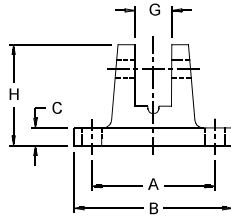

## Aluminum 76-Series Pivot Brackets

**M 93**

Bore	Pivot Bkt. No.	Dimension											
		A	B	C	D	E	F	G	H	J	K	L	M
3/4"	M23	1.75	2.25	.25	.28	1.09	.25	0.37	1.43	.68	0.87	.25	--
1 1/8"	M43	1.75	2.25	.25	.28	1.09	.25	0.50	1.43	.68	0.87	.25	--
1 1/2"	M63	2.25	3.00	.31	.28	1.62	.31	0.75	2.12	.87	1.12	.37	--
2"	M83	2.25	3.00	.31	.28	1.62	.31	0.75	2.12	.87	1.12	.37	--
2 1/2"	M93	1.00	1.50	.24	.34	1.37	.37	1.12	1.75	.37	0.68	.25	.75

Note: Pivot Pin & Cotter Pin included with each Pivot Bracket ordered.