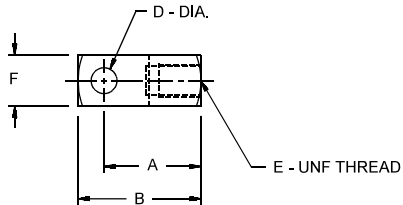

Aluminum 76-Series Rod Clevis

Bore	Rod Clevis No.	Dimension							
		A	B	C	D	E	F	G	H
3/4"	M24	0.93	1.18	0.68	.25	5/16-24	.50	.25	.18
1 1/8"	M44	1.12	1.37	0.68	.25	3/8-24	.56	.25	.21
1 1/2"	M64	1.43	1.81	0.93	.37	1/2-20	.75	.37	.31
2"	M84	1.87	2.31	1.31	.43	5/8-18	.87	.43	.37
2 1/2"	M94	1.31	1.68	0.93	.37	1/2-20	.75	.37	.31

Note: Rod nut and pin are provided with each rod clevis ordered.