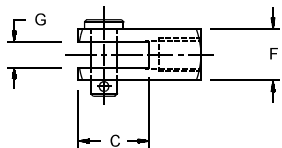

Aluminum 76-Series Rod Clevis

Bore	Rod Clevis No.	Dimension							
		A	B	C	D	E	F	G	H
3/4"	M24	0.93	1.18	0.68	.25	5/16-24	.50	.25	.18
1 1/8"	M44	1.12	1.37	0.68	.25	3/8-24	.56	.25	.21
1 1/2"	M64	1.43	1.81	0.93	.37	1/2-20	.75	.37	.31
2"	M84	1.87	2.31	1.31	.43	5/8-18	.87	.43	.37
2 1/2"	M94	1.31	1.68	0.93	.37	1/2-20	.75	.37	.31

Note: Rod nut and pin are provided with each rod clevis ordered.