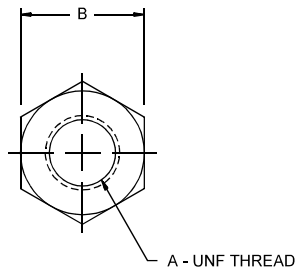

Stainless Steel Series Mounting Nuts

Bore	Mtg. Nut No.	Dimension		
		A	B	C
5/16" S.A.	M05SS	1/4-28	.43	.15
5/16"	M15SS	3/8-24	.56	.21
7/16" S.A.	M15SS	3/8-24	.56	.21
7/16"	M15SD	7/16-20	.68	.25
9/16"	M15SD	7/16-20	.68	.25
3/4" S.A.	M25SS	1/2-20	.74	.31
3/4"	M25	5/8-18	.93	.37
7/8"	M25	5/8-18	.93	.37
1 1/16"	M25	5/8-18	.93	.37
1 1/4"	M45	3/4-16	1.12	.42
1 1/2"	M45	3/4-16	1.12	.42
1 3/4"	M65	1-14	1.50	.54
2"	M85	1 1/4-12	1.87	.54
3"	M105S	1 1/2-12	2.25	.50